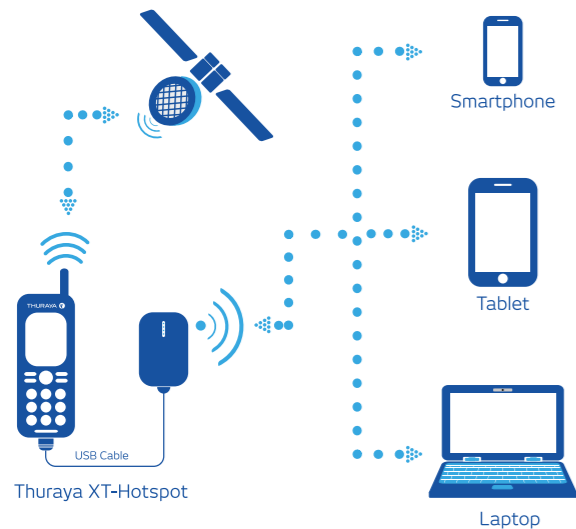

Thuraya XT-Hotspot

Thuraya XT-Hotspot gives you the world's fastest Wi-Fi via satellite phones. It offers a plug-and-play solution, enabling easy and economical Internet access over Thuraya's mobile satellite network with fast data speeds of up to 60 kbps. The XT-Hotspot uses the GmPRS or Circuit-switched data connection of your Thuraya handset for quick and secure Internet connectivity in the remotest of locations.

Available for: *Thuraya XT-PRO DUAL, Thuraya XT-PRO, Thuraya XT*

Connect multiple wireless devices including your smartphones, laptops and tablets. It's a plug and play product without any need to install software.